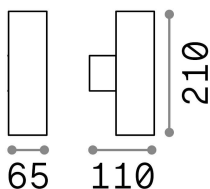

General info

Outdoor - Wall lamps

Outdoor wall mounted lamp with multiple sources and direct/indirect light emission

Ean	8021696033013
Item	GUN AP2 SMALL ALLUMINIO
Installation	Wall
Guarantee	5 years
Gross weight	0.84 kg
Volume	0.0024 m ³

Technical info

Net weight	0.72 kg
Insulation class	I
Protection index	IP44
Compliance	CE
Operating temperature	-
Dimmer	Non-dimmable
Power output	220-240 V AC
Power supply	Not required

Source info

Integrated source	Light bulb (not included)
Replaceable source	Replaceable
Power	GU10 max 2 x 35 W
Emission	Direct + Indirect
Max consumption	-